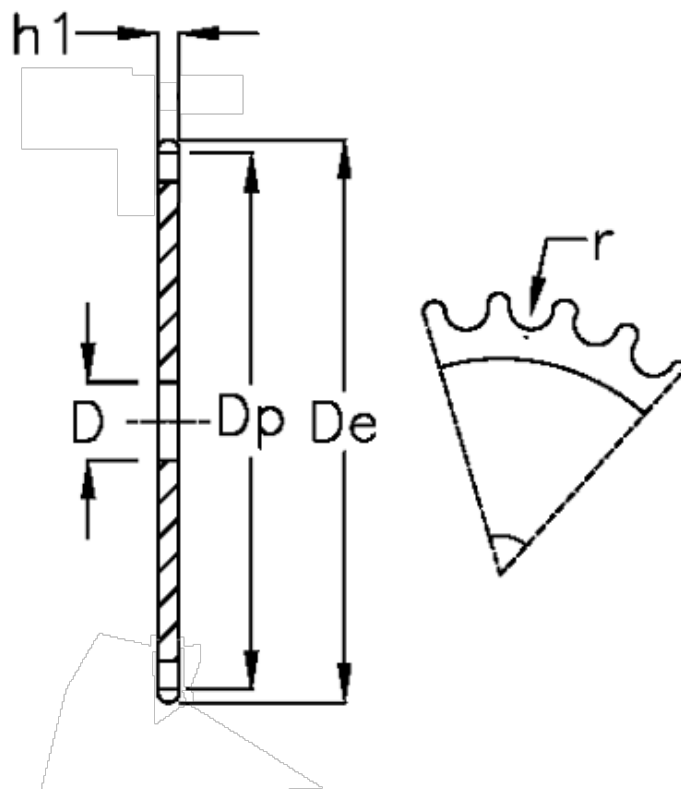

Article number: 616021010057

Description: Plate wheel 24 B-1 Z=57 simplex

Measures

C	= 4
D	= 30
De	= 706.5
Dp	= 691.73
For chain size	= 1 1/2 x 1
For chain type	= 24 B-1
h1	= 24.1
Number of teeth	= 57

r = 25.4